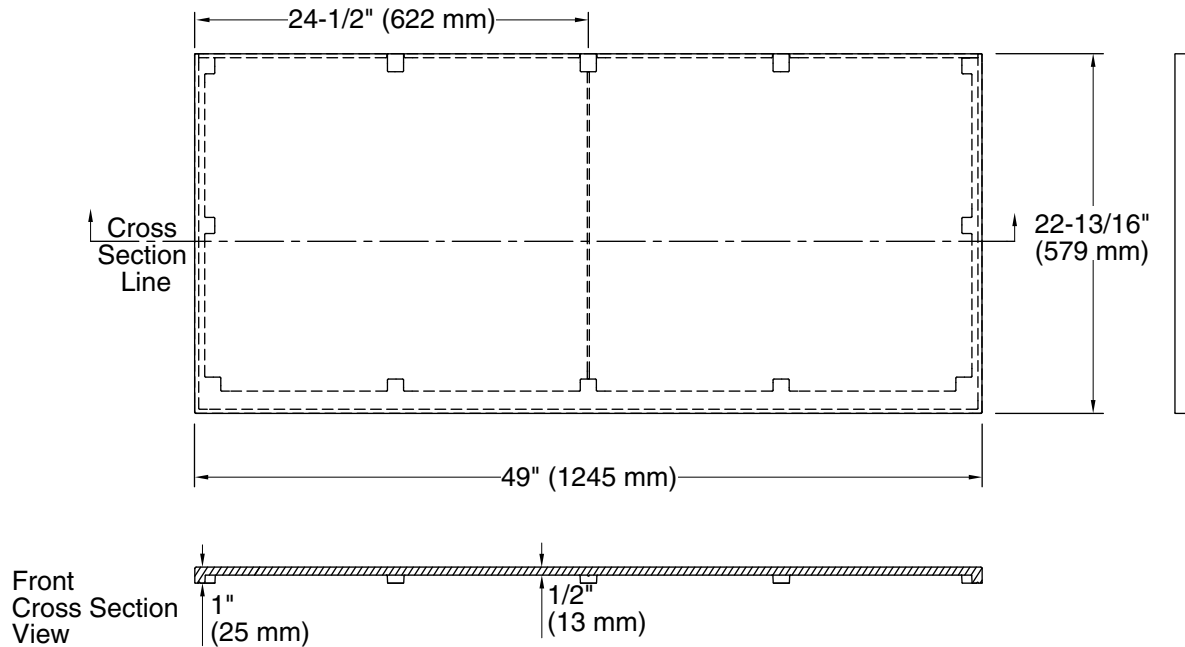

Features

- Pairs with KOHLER drop-in and above-counter bathroom sinks.
- Pilot holes for 4" (102 mm) centerset, 8" (203 mm) widespread, or single-hole faucet installation.
- Coordinates with the industry-standard 48" (1219 mm) KOHLER vanities.
- Field trimmable for alcove and corner installations.
- Optional side and backsplashes available (sold separately).

Material

- Solid surface.

Installation

- Vanity top.
- Accommodates single, 4" centerset, and 8" widespread faucet configurations.

Recommended Products/Accessories

K-23723 Faucet cleaner

Codes/Standards

None Applicable

Technical Information

All product dimensions are nominal.

Installation: Vanity top/ITB

Notes

Install this product according to the installation instructions.

Observe all local plumbing and building codes.

This countertop is designed to be installed with a KOHLER or standard-size vanity.